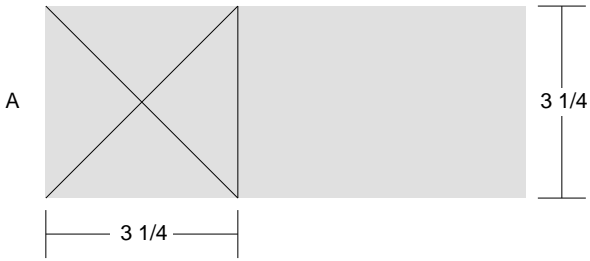

Sugar Bowl

Key Block (31/50 actual size)

Cutting Diagrams

Patch Count