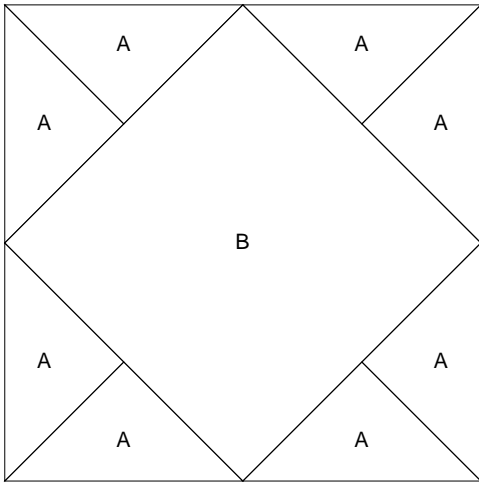

Sugar Bowl

Key Block (31/50 actual size)

Cutting Diagrams

Patch Count