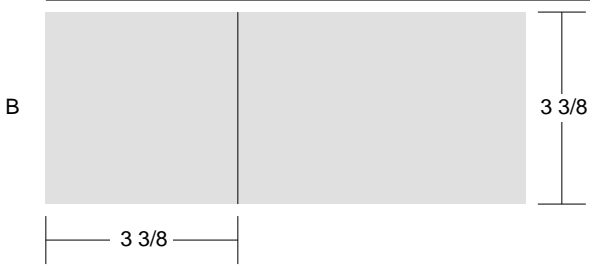

Sugar Bowl

Key Block (31/50 actual size)

Cutting Diagrams

Patch Count